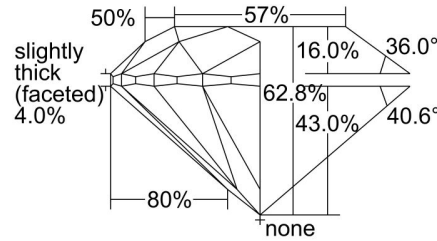

GIA NATURAL DIAMOND GRADING REPORT

November 13, 2023  
 GIA Report Number ..... 1485052911  
 Shape and Cutting Style ..... Round Brilliant  
 Measurements ..... 6.46 - 6.50 x 4.07 mm

GRADING RESULTS

Carat Weight ..... 1.07 carat  
 Color Grade ..... I  
 Clarity Grade ..... VVS1  
 Cut Grade ..... Excellent

ADDITIONAL GRADING INFORMATION

Polish ..... Excellent  
 Symmetry ..... Excellent  
 Fluorescence ..... None  
 Inscription(s): GIA 1485052911

PROPORTIONS

Profile to actual proportions

CLARITY CHARACTERISTICS

KEY TO SYMBOLS\*

- Pinpoint
- ~ Feather

\* Red symbols denote internal characteristics (inclusions). Green or black symbols denote external characteristics (blemishes). Diagram is an approximate representation of the diamond, and symbols shown indicate type, position, and approximate size of clarity characteristics. All clarity characteristics may not be shown. Details of finish are not shown.