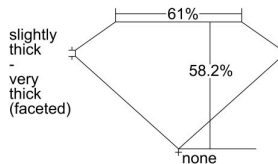

GIA®

FACSIMILE

GIA REPORT 1485055654

Verify this report at GIA.edu

GIA NATURAL DIAMOND DOSSIER®

November 09, 2023
GIA Report Number 1485055654
Shape and Cutting Style ..... Heart Brilliant
Measurements ..... 4.52 x 5.06 x 2.94 mm

GRADING RESULTS

Carat Weight ..... 0.40 carat
Color Grade L
Clarity Grade VS1

ADDITIONAL GRADING INFORMATION

Polish ..... Very Good
Symmetry ..... Very Good
Fluorescence ..... None
Clarity Characteristics ..... Feather
Inscription(s): GIA 1485055654

PROPORTIONS

Profile not to actual proportions

GRADING SCALES

GIA COLOR SCALE		GIA CLARITY SCALE			
COLORLESS	D	VERY VERY SLIGHTLY INCLUDED	FLAWLESS		
	E		INTERNALLY FLAWLESS		
	F	VERY SLIGHTLY INCLUDED	VVS₁		
	G		VVS₂		
	H		VS₁		
	NEAR COLORLESS	I	SLIGHTLY INCLUDED	VS₂	
		J		SI₁	
		FAINT	K	INCLUDED	SI₂
			L		I₁
			M		I₂
VERT LIGHT	N	LIGHT	I₃		
	O				
	P				
	Q				
	R