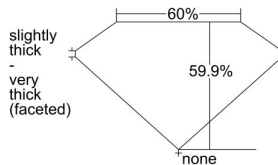

GIA®

FACSIMILE

GIA REPORT 1485182494

Verify this report at GIA.edu

GIA NATURAL DIAMOND DOSSIER®

December 18, 2023
GIA Report Number 1485182494
Shape and Cutting Style ..... Heart Brilliant
Measurements ..... 4.74 x 5.54 x 3.32 mm

GRADING RESULTS

Carat Weight ..... 0.53 carat
Color Grade ..... G
Clarity Grade VVS2

ADDITIONAL GRADING INFORMATION

Polish ..... Excellent
Symmetry ..... Excellent
Fluorescence ..... None
Clarity Characteristics ..... Cloud, Pinpoint
Inscription(s): GIA 1485182494

PROPORTIONS

Profile not to actual proportions

GRADING SCALES

GIA COLOR SCALE		GIA CLARITY SCALE		
COLORLESS	D	VERY VERY SLIGHTLY INCLUDED	FLAWLESS	
	E		INTERNALLY FLAWLESS	
	F		VVS₁	
	G		VVS₂	
	NEAR COLORLESS	H	VERY SLIGHTLY INCLUDED	VS₁
		I		VS₂
		J	SLIGHTLY INCLUDED	S₁
		K		S₂
	FAINT	L	INCLUDED	I₁
		M		I₂
N		I₃		
O				
VERT LIGHT		P		
		Q		
		R		
		S		
LIGHT	T			
	U			
	V			
	W			
	X			
	Y			
	Z