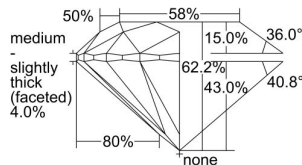

GIA®

FACSIMILE

GIA REPORT 1485434626

Verify this report at GIA.edu

GIA NATURAL DIAMOND DOSSIER®

January 29, 2024
GIA Report Number 1485434626
Shape and Cutting Style ..... Round Brilliant
Measurements ..... 5.91 - 5.95 x 3.69 mm

GRADING RESULTS

Carat Weight ..... 0.81 carat
Color Grade I
Clarity Grade VS2
Cut Grade ..... Excellent

ADDITIONAL GRADING INFORMATION

Polish ..... Excellent
Symmetry ..... Excellent
Fluorescence ..... Medium Blue
Clarity Characteristics ..... Crystal, Cloud
Inscription(s): GIA 1485434626

PROPORTIONS

Profile to actual proportions

GRADING SCALES

GIA COLOR SCALE	GIA CLARITY SCALE	GIA CUT SCALE
COLOURLESS	FLAWLESS	EXCELLENT
D	INTERNALLY FLAWLESS	
E	VVS₁	VERY GOOD
F		
G	VVS₂	
H	VS₁	GOOD
I		
J	VS₂	
K	SI₁	FAIR
L		
M	SI₂	
N	I₁	POOR
O		
P	I₂	
Q	I₃	
R		
S		
T		
U		
V		
W		
X		
Y		
Z