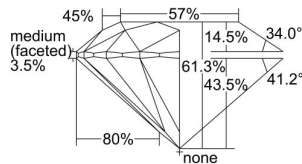

GIA®

FACSIMILE

GIA REPORT

1485454456

Verify this report at GIA.edu

GIA NATURAL DIAMOND DOSSIER®

January 30, 2024
GIA Report Number 1485454456
Shape and Cutting Style ..... Round Brilliant
Measurements ..... 4.45 - 4.46 x 2.73 mm

GRADING RESULTS

Carat Weight ..... 0.33 carat
Color Grade ..... E
Clarity Grade S11
Cut Grade ..... Excellent

ADDITIONAL GRADING INFORMATION

Polish ..... Excellent
Symmetry ..... Excellent
Fluorescence ..... Faint
Clarity Characteristics ..... Crystal
Inscription(s): GIA 1485454456

PROPORTIONS

Profile to actual proportions

GRADING SCALES

GIA COLOR SCALE

COLORED	D
	E
	F
	G
	H
	I
	J
NEAR COLORLESS	K
	L
FAIN	M
	N
	O
	P
VERY LIGHT	Q
	R
	S
	T
	U
	V
	W
	X
	Y
LIGHT	Z

GIA CLARITY SCALE

FLAWLESS	INTERNAL FLAWLESS	EXCELLENT	
VERY VERY SLIGHTLY INCLUDED	VVS₁	VERY GOOD	
	VVS₂		
VERY SLIGHTLY INCLUDED	VS₁	GOOD	
	VS₂		
SLIGHTLY INCLUDED	S1₁	FAIR	
	S1₂		
INCLUDED	I₁	POOR	
	I₂		
	I₃		

GIA CUT SCALE

EXCELLENT
VERY GOOD
GOOD
FAIR
POOR