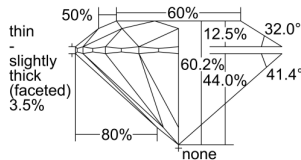

GIA®

FACSIMILE

GIA REPORT 1485572388

Verify this report at GIA.edu

GIA NATURAL DIAMOND DOSSIER®

February 15, 2024
GIA Report Number 1485572388
Shape and Cutting Style ..... Round Brilliant
Measurements ..... 5.17 - 5.21 x 3.12 mm

GRADING RESULTS

Carat Weight ..... 0.50 carat
Color Grade ..... J
Clarity Grade S11
Cut Grade ..... Excellent

ADDITIONAL GRADING INFORMATION

Polish ..... Excellent
Symmetry ..... Excellent
Fluorescence ..... Faint
Clarity Characteristics..... Crystal, Cloud, Feather
Inscription(s): GIA 1485572388

PROPORTIONS

Profile to actual proportions

GRADING SCALES

GIA COLOR SCALE	GIA CLARITY SCALE	GIA CUT SCALE	
D	FLAWLESS	EXCELLENT	
E	INTERNALLY FLAWLESS		
F		VVS₁	VERY GOOD
G	VVS₂		
H	VS₁	GOOD	
I	VS₂		
J	S1₁	FAIR	
K	S1₂		
L	I₁	POOR	
M	I₂		
N	I₃		
O			
P			
Q			
R			
S			
T			
U			
V			
W			
X			
Y			
Z