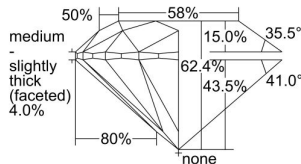

GIA®

FACSIMILE

GIA REPORT 1485637641

Verify this report at GIA.edu

GIA NATURAL DIAMOND DOSSIER®

February 22, 2024
GIA Report Number 1485637641
Shape and Cutting Style ..... Round Brilliant
Measurements ..... 4.48 - 4.51 x 2.81 mm

GRADING RESULTS

Carat Weight ..... 0.35 carat
Color Grade I
Clarity Grade VVS1
Cut Grade ..... Excellent

ADDITIONAL GRADING INFORMATION

Polish ..... Excellent
Symmetry ..... Excellent
Fluorescence ..... None
Clarity Characteristics ..... Pinpoint, Feather
Inscription(s): GIA 1485637641

PROPORTIONS

Profile to actual proportions

GRADING SCALES

GIA COLOR SCALE

COLORED	D
	E
	F
	G
	H
	I
	J
NEAR COLORLESS	K
	L
Faint	M
	N
	O
	P
	Q
	R
	S
	T
	U
	V
	W
	X
	Y
Light	Z

GIA CLARITY SCALE

VERY VERY SLIGHTLY INCLUDED	FLAWLESS
	INTERNALLY FLAWLESS
VERY SLIGHTLY INCLUDED	VVS₁
	VVS₂
SLIGHTLY INCLUDED	VS₁
	VS₂
INCLUDED	SI₁
	SI₂
	I₁
	I₂
	I₃

GIA CUT SCALE

EXCELLENT
VERY GOOD
GOOD
FAIR
POOR