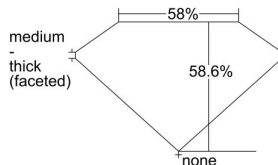

GIA®

FACSIMILE

GIA REPORT 1485642746

Verify this report at GIA.edu

GIA NATURAL DIAMOND DOSSIER®

February 22, 2024
GIA Report Number 1485642746
Shape and Cutting Style ..... Heart Brilliant
Measurements ..... 4.63 x 5.14 x 3.01 mm

GRADING RESULTS

Carat Weight ..... 0.42 carat
Color Grade ..... J
Clarity Grade VVS2

ADDITIONAL GRADING INFORMATION

Polish ..... Excellent
Symmetry ..... Very Good
Fluorescence ..... None
Clarity Characteristics ..... Crystal, Cloud, Pinpoint
Inscription(s): GIA 1485642746

PROPORTIONS

Profile not to actual proportions

GRADING SCALES

GIA COLOR SCALE		GIA CLARITY SCALE			
COLORLESS	D	VERY VERY SLIGHTLY INCLUDED	FLAWLESS		
	E		INTERNALLY FLAWLESS		
	F	VERY SLIGHTLY INCLUDED	VVS₁		
	G		VVS₂		
	H		VS₁		
	NEAR COLORLESS	I	SLIGHTLY INCLUDED	VS₂	
		J		SI₁	
		FAINT	K	INCLUDED	SI₂
			L		I₁
			M		I₂
VERTICALLY LIGHT	N	INCLUDED	I₃		
	O				
	P				
	Q				
	R				
LIGHT	S				
	T				
	U				
	V				
	W				
	X				
	Y				
	Z