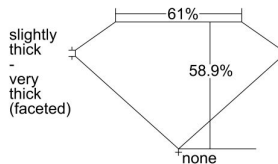

GIA®

FACSIMILE

GIA REPORT 1485665089

Verify this report at GIA.edu

GIA NATURAL DIAMOND DOSSIER®

February 26, 2024
GIA Report Number 1485665089
Shape and Cutting Style ..... Heart Brilliant
Measurements ..... 4.19 x 4.50 x 2.65 mm

GRADING RESULTS

Carat Weight ..... 0.30 carat
Color Grade ..... D
Clarity Grade SI1

ADDITIONAL GRADING INFORMATION

Polish ..... Excellent
Symmetry ..... Very Good
Fluorescence ..... None
Clarity Characteristics ..... Feather, Crystal
Inscription(s): GIA 1485665089

PROPORTIONS

Profile not to actual proportions

GRADING SCALES

GIA COLOR SCALE		GIA CLARITY SCALE			
COLORLESS	D	VERY VERY SLIGHTLY INCLUDED	FLAWLESS		
	E		INTERNALLY FLAWLESS		
	F	VERY SLIGHTLY INCLUDED	VVS₁		
	G		VVS₂		
	H		VS₁		
	NEAR COLORLESS	I	SLIGHTLY INCLUDED	VS₂	
		J		SI₁	
		FAINT	K	INCLUDED	SI₂
			L		I₁
			M		I₂
VERT LIGHT	N	LIGHT	I₃		
	O				
	P				
	Q				
	R