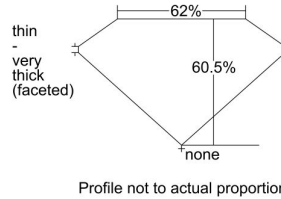

GIA®

FACSIMILE

GIA REPORT 1485665172

Verify this report at GIA.edu

GIA NATURAL DIAMOND DOSSIER®

February 26, 2024
GIA Report Number 1485665172
Shape and Cutting Style ..... Heart Brilliant
Measurements ..... 3.96 x 4.62 x 2.79 mm

GRADING RESULTS

Carat Weight ..... 0.30 carat
Color Grade ..... E
Clarity Grade VS1

ADDITIONAL GRADING INFORMATION

Polish ..... Excellent
Symmetry ..... Very Good
Fluorescence ..... None
Clarity Characteristics..... Cloud, Feather, Crystal, Needle
Inscription(s): GIA 1485665172

PROPORTIONS

Profile not to actual proportions

GRADING SCALES

GIA COLOR SCALE		GIA CLARITY SCALE			
COLORLESS	D	VERY VERY SLIGHTLY INCLUDED	FLAWLESS		
	E		INTERNALLY FLAWLESS		
	F		VS₁		
	NEAR COLORLESS	G	VERY SLIGHTLY INCLUDED	VS₂	
		H		VS₁	
		FAINT	I	SLIGHTLY INCLUDED	VS₂
			J		SI₁
			K		SI₂
	VERT LIGHT	L	INCLUDED	I₁	
		M		I₂	
N		I₃			
O					
P					
Q					
R					
LIGHT	S				
	T				
	U				
	V				
	W				
X					
Y					
Z