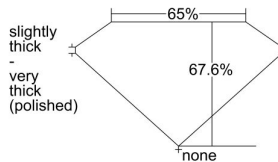

GIA®

FACSIMILE

GIA REPORT 1485703364

Verify this report at GIA.edu

GIA NATURAL DIAMOND DOSSIER®

March 01, 2024
GIA Report Number 1485703364
Shape and Cutting Style ..... Emerald Cut
Measurements ..... 5.85 x 4.28 x 2.89 mm

GRADING RESULTS

Carat Weight ..... 0.70 carat
Color Grade ..... E
Clarity Grade VVS1

ADDITIONAL GRADING INFORMATION

Polish ..... Excellent
Symmetry ..... Very Good
Fluorescence ..... None
Clarity Characteristics ..... Pinpoint
Inscription(s): GIA 1485703364

PROPORTIONS

Profile not to actual proportions

GRADING SCALES

GIA COLOR SCALE		GIA CLARITY SCALE			
COLORLESS	D	VERY VERY SLIGHTLY INCLUDED	FLAWLESS		
	E		INTERNALLY FLAWLESS		
	F	VERY SLIGHTLY INCLUDED	VVS₁		
	G		VVS₂		
	H		VS₁		
	NEAR COLORLESS	I	SLIGHTLY INCLUDED	VS₂	
		J		SI₁	
		FAINT	K	INCLUDED	SI₂
			L		I₁
			M		I₂
VERY LIGHT			N	INCLUDED	I₃
			O		
			P		
	Q				
LIGHT	R				
	S				
	T				
	U				
	V				
	Z