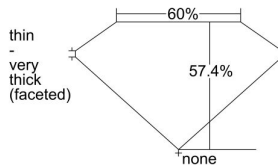

GIA®

FACSIMILE

GIA REPORT 1485710299

Verify this report at GIA.edu

GIA NATURAL DIAMOND DOSSIER®

March 01, 2024
GIA Report Number 1485710299
Shape and Cutting Style ..... Heart Brilliant
Measurements ..... 4.19 x 4.63 x 2.66 mm

GRADING RESULTS

Carat Weight ..... 0.30 carat
Color Grade ..... H
Clarity Grade VS1

ADDITIONAL GRADING INFORMATION

Polish ..... Excellent
Symmetry ..... Very Good
Fluorescence ..... None
Clarity Characteristics ..... Feather, Pinpoint
Inscription(s): GIA 1485710299

PROPORTIONS

Profile not to actual proportions

GRADING SCALES

GIA COLOR SCALE		GIA CLARITY SCALE			
COLORLESS	D	VERY VERY SLIGHTLY INCLUDED	FLAWLESS		
	E		INTERNALLY FLAWLESS		
	F	VERY SLIGHTLY INCLUDED	VVS₁		
	G		VVS₂		
	H		VS₁		
	NEAR COLORLESS	I	SLIGHTLY INCLUDED	VS₂	
		J		SI₁	
		FAINT	K	INCLUDED	SI₂
			L		I₁
			M		I₂
VERT LIGHT	N	LIGHT	I₃		
	O				
	P				
	Q				
	R