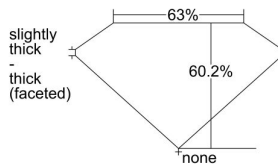

GIA®

FACSIMILE

GIA REPORT 1485739860

Verify this report at GIA.edu

GIA NATURAL DIAMOND DOSSIER®

March 05, 2024
GIA Report Number 1485739860
Shape and Cutting Style ..... Heart Brilliant
Measurements ..... 5.49 x 6.18 x 3.72 mm

GRADING RESULTS

Carat Weight ..... 0.75 carat
Color Grade ..... G
Clarity Grade VS2

ADDITIONAL GRADING INFORMATION

Polish ..... Excellent
Symmetry ..... Very Good
Fluorescence ..... Faint
Clarity Characteristics..... Cloud, Feather, Knot, Crystal
Inscription(s): GIA 1485739860

PROPORTIONS

Profile not to actual proportions

GRADING SCALES

GIA COLOR SCALE		GIA CLARITY SCALE			
COLORLESS	D	VERY VERY SLIGHTLY INCLUDED	FLAWLESS		
	E		INTERNALLY FLAWLESS		
	F	VERY SLIGHTLY INCLUDED	VVS₁		
	G		VVS₂		
	H		VS₁		
	NEAR COLORLESS	I	SLIGHTLY INCLUDED	VS₂	
		J		SI₁	
		FAINT	K	INCLUDED	SI₂
			L		I₁
			M		I₂
VERT LIGHT	N	INCLUDED	I₃		
	O				
	P				
	Q				
	R				
LIGHT	S				
	T				
	U				
	V				
	Z