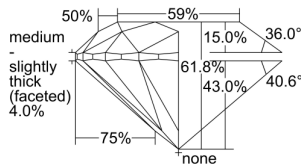

GIA®

FACSIMILE

GIA REPORT

1485766249

Verify this report at GIA.edu

GIA NATURAL DIAMOND DOSSIER®

March 07, 2024

GIA Report Number 1485766249

Shape and Cutting Style ..... Round Brilliant

Measurements ..... 3.60 - 3.63 x 2.23 mm

GRADING RESULTS

Carat Weight ..... 0.18 carat

Color Grade ..... D

Clarity Grade VS2

Cut Grade ..... Excellent

ADDITIONAL GRADING INFORMATION

Polish ..... Excellent

Symmetry ..... Excellent

Fluorescence ..... Medium Blue

Clarity Characteristics ..... Crystal

Inscription(s): GIA 1485766249

PROPORTIONS

Profile to actual proportions

GRADING SCALES

GIA COLOR SCALE

COLOURESS	D
	E
	F
	G
	H
	I
	J
NEAR COLOURESS	K
	L
Faint	M
	N
	O
	P
	Q
Very Light	R
	S
	T
	U
	V
	W
	X
	Y
Light	Z

GIA CLARITY SCALE

FLAWLESS	VERY VERY SLIGHTLY INCLUDED	VS₁	VS₂	VS₁	VS₂	SI₁	SI₂	I₁	I₂	I₃		
											FLAWLESS	INTERNALLY FLAWLESS

GIA CUT SCALE

EXCELLENT
VERY GOOD
GOOD
FAIR
POOR