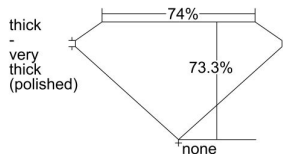

GIA®

FACSIMILE

GIA REPORT 1485787875

Verify this report at GIA.edu

GIA NATURAL DIAMOND DOSSIER®

March 11, 2024
GIA Report Number **1485787875**
Shape and Cutting Style ..... **Square Modified Brilliant**
Measurements ..... **3.71 x 3.61 x 2.65 mm**

GRADING RESULTS

Carat Weight ..... **0.30 carat**
Color Grade ..... **F**
Clarity Grade **VS2**

ADDITIONAL GRADING INFORMATION

Polish ..... **Excellent**
Symmetry ..... **Excellent**
Fluorescence ..... **None**
Clarity Characteristics..... **Crystal, Cloud, Feather**
Inscription(s): **GIA 1485787875**

PROPORTIONS

Profile not to actual proportions

GRADING SCALES

GIA COLOR SCALE		GIA CLARITY SCALE			
COLORLESS	D	VERY VERY SLIGHTLY INCLUDED	FLAWLESS		
	E		INTERNALLY FLAWLESS		
	F	VERY SLIGHTLY INCLUDED	VVS₁		
	G		VVS₂		
	H		VS₁		
	NEAR COLORLESS	I	SLIGHTLY INCLUDED	VS₂	
		J		SI₁	
		FAINT	K	INCLUDED	SI₂
			L		I₁
			M		I₂
VERT LIGHT	N	LIGHT	I₃		
	O				
	P				
	Q				
	R