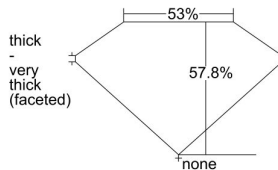

GIA®

FACSIMILE

GIA REPORT 1485789788

Verify this report at GIA.edu

GIA NATURAL DIAMOND DOSSIER®

March 12, 2024
GIA Report Number 1485789788
Shape and Cutting Style ..... Heart Brilliant
Measurements ..... 4.30 x 4.77 x 2.76 mm

GRADING RESULTS

Carat Weight ..... 0.34 carat
Color Grade I
Clarity Grade VS1

ADDITIONAL GRADING INFORMATION

Polish ..... Very Good
Symmetry ..... Good
Fluorescence ..... None
Clarity Characteristics..... Cloud, Feather
Inscription(s): GIA 1485789788

PROPORTIONS

Profile not to actual proportions

GRADING SCALES

GIA COLOR SCALE		GIA CLARITY SCALE			
COLORLESS	D	VERY VERY SLIGHTLY INCLUDED	FLAWLESS		
	E		INTERNALLY FLAWLESS		
	F	VERY SLIGHTLY INCLUDED	VVS₁		
	G		VVS₂		
	H		VS₁		
	NEAR COLORLESS	I	SLIGHTLY INCLUDED	VS₂	
		J		SI₁	
		FAINT	K	INCLUDED	SI₂
			L		I₁
			M		I₂
VERT LIGHT	N	LIGHT	I₃		
	O				
	P				
	Q				
	R