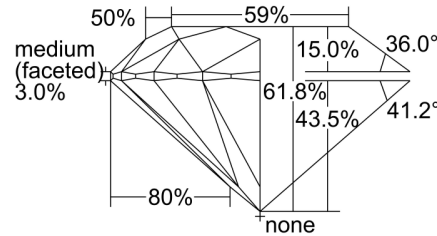

GIA NATURAL DIAMOND GRADING REPORT

March 13, 2024
 GIA Report Number 1485796554
 Shape and Cutting Style Round Brilliant
 Measurements 8.08 - 8.12 x 5.01 mm

GRADING RESULTS

Carat Weight 2.03 carat
 Color Grade G
 Clarity Grade VVS1
 Cut Grade Excellent

ADDITIONAL GRADING INFORMATION

Polish Excellent
 Symmetry Excellent
 Fluorescence None
 Inscription(s): GIA 1485796554

PROPORTIONS

Profile to actual proportions

CLARITY CHARACTERISTICS

KEY TO SYMBOLS*

- Cloud
- Feather

* Red symbols denote internal characteristics (inclusions). Green or black symbols denote external characteristics (blemishes). Diagram is an approximate representation of the diamond, and symbols shown indicate type, position, and approximate size of clarity characteristics. All clarity characteristics may not be shown. Details of finish are not shown.