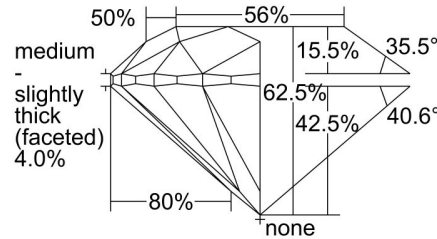

GIA NATURAL DIAMOND GRADING REPORT

March 15, 2024
 GIA Report Number 1485831333
 Shape and Cutting Style Round Brilliant
 Measurements 6.94 - 6.97 x 4.35 mm

GRADING RESULTS

Carat Weight 1.31 carat
 Color Grade G
 Clarity Grade VVS1
 Cut Grade Excellent

ADDITIONAL GRADING INFORMATION

Polish Excellent
 Symmetry Excellent
 Fluorescence None
 Inscription(s): GIA 1485831333

PROPORTIONS

Profile to actual proportions

CLARITY CHARACTERISTICS

KEY TO SYMBOLS*

Feather

* Red symbols denote internal characteristics (inclusions). Green or black symbols denote external characteristics (blemishes). Diagram is an approximate representation of the diamond, and symbols shown indicate type, position, and approximate size of clarity characteristics. All clarity characteristics may not be shown. Details of finish are not shown.