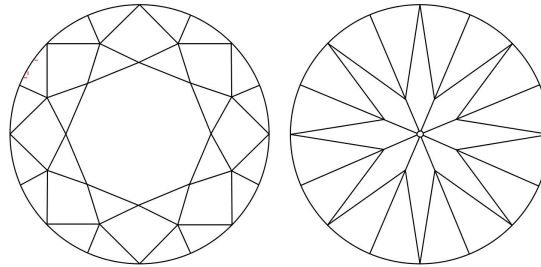

ADDITIONAL GRADING INFORMATION

Polish Excellent
 Symmetry Excellent
 Fluorescence None
 Inscription(s): GIA 1485831333

PROPORTIONS

Profile to actual proportions

CLARITY CHARACTERISTICS

KEY TO SYMBOLS*

Feather

* Red symbols denote internal characteristics (inclusions). Green or black symbols denote external characteristics (blemishes). Diagram is an approximate representation of the diamond, and symbols shown indicate type, position, and approximate size of clarity characteristics. All clarity characteristics may not be shown. Details of finish are not shown.