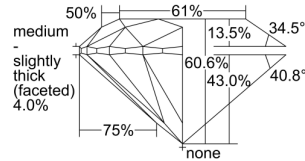

GIA®

FACSIMILE

GIA REPORT 1485857171

Verify this report at GIA.edu

GIA NATURAL DIAMOND DOSSIER®

March 20, 2024
GIA Report Number 1485857171
Shape and Cutting Style ..... Round Brilliant
Measurements ..... 5.68 - 5.72 x 3.45 mm

GRADING RESULTS

Carat Weight ..... 0.70 carat
Color Grade ..... D
Clarity Grade S11
Cut Grade ..... Excellent

ADDITIONAL GRADING INFORMATION

Polish ..... Excellent
Symmetry ..... Excellent
Fluorescence ..... Medium Blue
Clarity Characteristics ..... Crystal
Inscription(s): GIA 1485857171

PROPORTIONS

Profile to actual proportions

GRADING SCALES

GIA COLOR SCALE	GIA CLARITY SCALE	GIA CUT SCALE	
D	FLAWLESS	EXCELLENT	
E	INTERNALLY FLAWLESS		
F		VVS₁	VERY GOOD
G	VVS₂		
H	VS₁	GOOD	
I	VS₂		
J	S1₁	FAIR	
K	S1₂		
L	I₁	POOR	
M	I₂		
N	I₃		
O			
P			
Q			
R			
S			
T			
U			
V			
W			
X			
Y			
Z