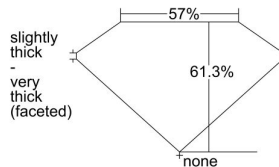

GIA®

FACSIMILE

GIA REPORT 1485874296

Verify this report at GIA.edu

GIA NATURAL DIAMOND DOSSIER®

April 01, 2024
GIA Report Number 1485874296
Shape and Cutting Style ..... Pear Brilliant
Measurements ..... 7.02 x 4.31 x 2.64 mm

GRADING RESULTS

Carat Weight ..... 0.47 carat
Color Grade ..... K
Clarity Grade VVS1

ADDITIONAL GRADING INFORMATION

Polish ..... Excellent
Symmetry ..... Very Good
Fluorescence ..... Strong Blue
Clarity Characteristics..... Manufacturing Remnant, Surface Graining

Inscription(s): GIA 1485874296

PROPORTIONS

Profile not to actual proportions

GRADING SCALES

GIA COLOR SCALE		GIA CLARITY SCALE			
COLORLESS	D	VERY VERY SLIGHTLY INCLUDED	FLAWLESS		
	E		INTERNALLY FLAWLESS		
	F	VERY SLIGHTLY INCLUDED	VVS₁		
	G		VVS₂		
	H		VS₁		
	NEAR COLORLESS	I	SLIGHTLY INCLUDED	VS₂	
		J		SI₁	
		FAINT	K	INCLUDED	SI₂
			L		I₁
			M		I₂
VERT LIGHT	N	LIGHT	I₃		
	O				
	P				
	Q				
	R