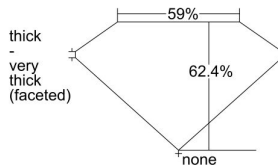

GIA®

FACSIMILE

GIA REPORT 1485930191

Verify this report at GIA.edu

GIA NATURAL DIAMOND DOSSIER®

March 27, 2024
GIA Report Number 1485930191
Shape and Cutting Style ..... Pear Brilliant
Measurements ..... 6.78 x 4.68 x 2.92 mm

GRADING RESULTS

Carat Weight ..... 0.56 carat
Color Grade ..... G
Clarity Grade VVS1

ADDITIONAL GRADING INFORMATION

Polish ..... Excellent
Symmetry ..... Excellent
Fluorescence ..... None
Clarity Characteristics..... Pinpoint, Surface Graining
Inscription(s): GIA 1485930191

PROPORTIONS

Profile not to actual proportions

GRADING SCALES

GIA COLOR SCALE		GIA CLARITY SCALE			
COLORLESS	D	VERY VERY SLIGHTLY INCLUDED	FLAWLESS		
	E		INTERNALLY FLAWLESS		
	F	VERY SLIGHTLY INCLUDED	VVS₁		
	G		VVS₂		
	H		VS₁		
	NEAR COLORLESS	I	SLIGHTLY INCLUDED	VS₂	
		J		SI₁	
		FAINT	K	INCLUDED	SI₂
			L		I₁
			M		I₂
VERT LIGHT	N	LIGHT	I₃		
	O				
	P				
	Q				
	R				
	S				
	T