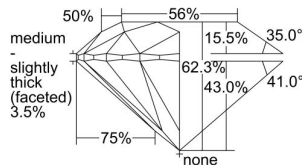

GIA®

FACSIMILE

GIA REPORT 1485943276

Verify this report at GIA.edu

GIA NATURAL DIAMOND DOSSIER®

March 28, 2024
GIA Report Number **1485943276**
Shape and Cutting Style ..... **Round Brilliant**
Measurements ..... **4.14 - 4.16 x 2.59 mm**

GRADING RESULTS

Carat Weight ..... **0.27 carat**
Color Grade ..... **D**
Clarity Grade **VVS1**
Cut Grade ..... **Excellent**

ADDITIONAL GRADING INFORMATION

Polish ..... **Excellent**
Symmetry ..... **Excellent**
Fluorescence ..... **None**
Clarity Characteristics..... **Cloud, Pinpoint**
Inscription(s): **GIA 1485943276**

PROPORTIONS

Profile to actual proportions