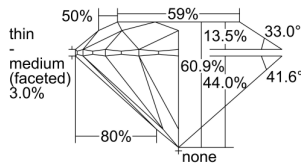

GIA®

FACSIMILE

GIA REPORT 1485965478

Verify this report at GIA.edu

GIA NATURAL DIAMOND DOSSIER®

April 01, 2024
GIA Report Number **1485965478**
Shape and Cutting Style ..... **Round Brilliant**
Measurements ..... **5.33 - 5.37 x 3.25 mm**

GRADING RESULTS

Carat Weight ..... **0.56 carat**
Color Grade ..... **K**
Clarity Grade ..... **Internally Flawless**
Cut Grade ..... **Excellent**

ADDITIONAL GRADING INFORMATION

Polish ..... **Excellent**
Symmetry ..... **Excellent**
Fluorescence ..... **None**
Clarity Characteristics..... **Minor Details of Polish**
Inspection(s): GIA 1485965478

PROPORTIONS

Profile to actual proportions

GRADING SCALES

GIA COLOR SCALE	GIA CLARITY SCALE	GIA CUT SCALE	
D	FLAWLESS	EXCELLENT	
E	INTERNALLY FLAWLESS		
F		VVS₁	VERY GOOD
G	VVS₂		
H	VS₁	GOOD	
I	VS₂		
J	SI₁	FAIR	
K	SI₂		
L	I₁	POOR	
M			
N			
O	I₂		
P			
Q	I₃		
R			
S			
T			
U			
V			
W			
X			
Y			
Z