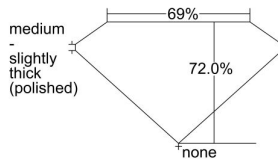

GIA®

FACSIMILE

GIA REPORT 1485983492

Verify this report at GIA.edu

GIA NATURAL DIAMOND DOSSIER®

April 03, 2024
GIA Report Number 1485983492
Shape and Cutting Style ..... Square Modified Brilliant
Measurements ..... 4.38 x 4.29 x 3.09 mm

GRADING RESULTS

Carat Weight ..... 0.48 carat
Color Grade ..... F
Clarity Grade VVS2

ADDITIONAL GRADING INFORMATION

Polish ..... Excellent
Symmetry ..... Very Good
Fluorescence ..... None
Clarity Characteristics ..... Feather, Pinpoint
Inscription(s): GIA 1485983492

PROPORTIONS

Profile not to actual proportions

GRADING SCALES

GIA COLOR SCALE		GIA CLARITY SCALE			
COLORLESS	D	VERY VERY SLIGHTLY INCLUDED	FLAWLESS		
	E		INTERNALLY FLAWLESS		
	F	VERY SLIGHTLY INCLUDED	VVS₁		
	G		VVS₂		
	H		VS₁		
	NEAR COLORLESS	I	SLIGHTLY INCLUDED	VS₂	
		J		SI₁	
		FAINT	K	INCLUDED	SI₂
			L		I₁
			M		I₂
VERT LIGHT	N	LIGHT	I₃		
	O				
	P				
	Q				
	R