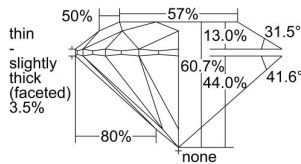

GIA®

FACSIMILE

GIA REPORT 1485992807

Verify this report at GIA.edu

GIA NATURAL DIAMOND DOSSIER®

April 03, 2024
GIA Report Number 1485992807
Shape and Cutting Style ..... Round Brilliant
Measurements ..... 4.44 - 4.46 x 2.70 mm

GRADING RESULTS

Carat Weight ..... 0.32 carat
Color Grade ..... G
Clarity Grade VS1
Cut Grade ..... Excellent

ADDITIONAL GRADING INFORMATION

Polish ..... Excellent
Symmetry ..... Excellent
Fluorescence ..... None
Clarity Characteristics ..... Cloud, Feather, Pinpoint
Inscription(s): GIA 1485992807

PROPORTIONS

GRADING SCALES

GIA COLOR SCALE	GIA CLARITY SCALE	GIA CUT SCALE	
D	FLAWLESS	EXCELLENT	
E	INTERNALLY FLAWLESS		
F		VVS₁	VERY GOOD
G	VVS₂		
H	VS₁	GOOD	
I	VS₂		
J	SI₁	FAIR	
K	SI₂		
L	I₁	POOR	
M	I₂		
N	I₃		
O