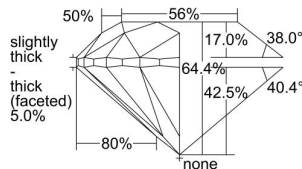

GIA®

FACSIMILE

GIA REPORT 1485994709

Verify this report at GIA.edu

GIA NATURAL DIAMOND DOSSIER®

April 08, 2024
GIA Report Number **1485994709**
Shape and Cutting Style ..... **Round Brilliant**
Measurements ..... **5.55 - 5.59 x 3.59 mm**

GRADING RESULTS

Carat Weight ..... **0.71 carat**
Color Grade ..... **H**
Clarity Grade **VS2**
Cut Grade ..... **Very Good**

ADDITIONAL GRADING INFORMATION

Polish ..... **Excellent**
Symmetry ..... **Excellent**
Fluorescence ..... **Faint**
Clarity Characteristics ..... **Crystal, Cloud**
Inscription(s): **GIA 1485994709**

PROPORTIONS

Profile to actual proportions

GRADING SCALES

GIA COLOR SCALE	GIA CLARITY SCALE	GIA CUT SCALE	
D	FLAWLESS	EXCELLENT	
E	INTERNALLY FLAWLESS		
F		VVS₁	VERY GOOD
G	VVS₂		
H	VS₁	GOOD	
I	VS₂		
J	SI₁	FAIR	
K	SI₂		
L	I₁	POOR	
M	I₂		
N	I₃		
O			
P			
Q			
R			
S			
T			
U			
V			
W			
X			
Y			
Z