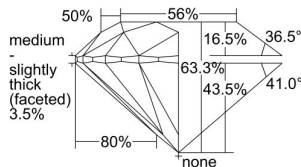

GIA®

FACSIMILE

GIA REPORT 1485996544

Verify this report at GIA.edu

GIA NATURAL DIAMOND DOSSIER®

April 05, 2024
GIA Report Number 1485996544
Shape and Cutting Style ..... Round Brilliant
Measurements ..... 5.62 - 5.66 x 3.57 mm

GRADING RESULTS

Carat Weight ..... 0.70 carat
Color Grade ..... D
Clarity Grade S11
Cut Grade ..... Excellent

ADDITIONAL GRADING INFORMATION

Polish ..... Excellent
Symmetry ..... Excellent
Fluorescence ..... None
Clarity Characteristics ..... Cloud
Inscription(s): GIA 1485996544

PROPORTIONS

Profile to actual proportions