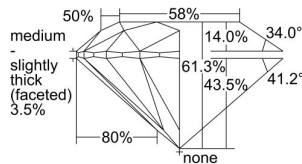

GIA®

FACSIMILE

GIA REPORT

1485998436

Verify this report at GIA.edu

GIA NATURAL DIAMOND DOSSIER®

April 04, 2024
GIA Report Number 1485998436
Shape and Cutting Style ..... Round Brilliant
Measurements ..... 3.68 - 3.70 x 2.26 mm

GRADING RESULTS

Carat Weight ..... 0.19 carat
Color Grade ..... G
Clarity Grade VVS1
Cut Grade ..... Excellent

ADDITIONAL GRADING INFORMATION

Polish ..... Excellent
Symmetry ..... Excellent
Fluorescence ..... None
Clarity Characteristics ..... Cloud, Surface Graining
Inscription(s): GIA 1485998436

PROPORTIONS

Profile to actual proportions

GRADING SCALES

GIA COLOR SCALE

COLORLESS	D
	E
	F
	G
	H
	I
	J
NEAR COLORLESS	K
	L
	M
	N
	O
	P
	R
	S
	T
	U
	V
	W
	X
	Y
	Z

GIA CLARITY SCALE

FLAWLESS	VERY VERY SLIGHTLY INCLUDED	VVS₁	
			VVS₂
INTERNALLY FLAWLESS	VERY SLIGHTLY INCLUDED	VS₁	
		VS₂	
SLIGHTLY INCLUDED	SLIGHTLY INCLUDED	SI₁	
		SI₂	
INCLUDED	INCLUDED	I₁	
		I₂	
		I₃	

GIA CUT SCALE

EXCELLENT
VERY GOOD
GOOD
FAIR
POOR