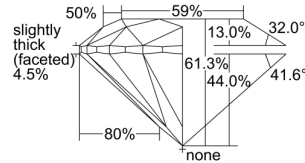

GIA®

FACSIMILE

GIA REPORT 1487099471

Verify this report at GIA.edu

GIA NATURAL DIAMOND DOSSIER®

November 20, 2023
GIA Report Number 1487099471
Shape and Cutting Style ..... Round Brilliant
Measurements ..... 5.39 - 5.44 x 3.32 mm

GRADING RESULTS

Carat Weight ..... 0.60 carat
Color Grade ..... F
Clarity Grade VVS1
Cut Grade ..... Excellent

ADDITIONAL GRADING INFORMATION

Polish ..... Excellent
Symmetry ..... Excellent
Fluorescence ..... None
Clarity Characteristics ..... Cloud, Pinpoint, Feather
Inscription(s): GIA 1487099471

PROPORTIONS

Profile to actual proportions

GRADING SCALES

GIA COLOR SCALE	GIA CLARITY SCALE	GIA CUT SCALE	
D	FLAWLESS	EXCELLENT	
E	INTERNALLY FLAWLESS		
F		VVS₁	VERY GOOD
G	VVS₂		
H	VS₁	GOOD	
I	VS₂		
J	SI₁	FAIR	
K	SI₂		
L	I₁	POOR	
M			
N	I₂		
O			
P	I₃		
Q			
R			
S			
T			
U			
V			
W			
X			
Y			
Z