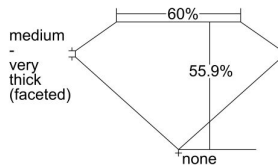

GIA®

FACSIMILE

GIA REPORT 1487272648

Verify this report at GIA.edu

GIA NATURAL DIAMOND DOSSIER®

January 02, 2024
GIA Report Number **1487272648**
Shape and Cutting Style ..... **Heart Brilliant**
Measurements ..... **4.35 x 5.10 x 2.85 mm**

GRADING RESULTS

Carat Weight ..... **0.38 carat**
Color Grade ..... **H**
Clarity Grade **VS1**

ADDITIONAL GRADING INFORMATION

Polish ..... **Excellent**
Symmetry ..... **Very Good**
Fluorescence ..... **None**
Clarity Characteristics..... **Crystal, Feather, Needle, Pinpoint**
Inscription(s): **GIA 1487272648**

PROPORTIONS

Profile not to actual proportions

GRADING SCALES

GIA COLOR SCALE		GIA CLARITY SCALE			
COLORLESS	D	VERY VERY SLIGHTLY INCLUDED	FLAWLESS		
	E		INTERNALLY FLAWLESS		
	F	VERY SLIGHTLY INCLUDED	VVS₁		
	G		VVS₂		
	H		VS₁		
	NEAR COLORLESS	I	SLIGHTLY INCLUDED	VS₂	
		J		SI₁	
		FAINT	K	INCLUDED	SI₂
			L		I₁
			M		I₂
VERT LIGHT	N	LIGHT	I₃		
	O				
	P				
	Q				
	R