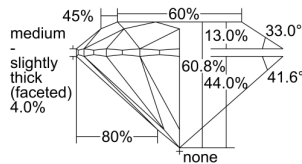

GIA®

FACSIMILE

GIA REPORT 1487431461

Verify this report at GIA.edu

GIA NATURAL DIAMOND DOSSIER®

January 29, 2024
GIA Report Number 1487431461
Shape and Cutting Style ..... Round Brilliant
Measurements ..... 4.16 - 4.19 x 2.54 mm

GRADING RESULTS

Carat Weight ..... 0.27 carat
Color Grade ..... D
Clarity Grade VS2
Cut Grade ..... Excellent

ADDITIONAL GRADING INFORMATION

Polish ..... Excellent
Symmetry ..... Excellent
Fluorescence ..... None
Clarity Characteristics ..... Cloud, Crystal
Inscription(s): GIA 1487431461

PROPORTIONS

Profile to actual proportions

GRADING SCALES

GIA COLOR SCALE	GIA CLARITY SCALE	GIA CUT SCALE
D	FLAWLESS	EXCELLENT
E	FLAWLESS	
F	INTERNALLY FLAWLESS	VERY GOOD
G	VVS₁	
H	VVS₂	GOOD
I	VS₁	
J	VS₂	FAIR
K	SI₁	
L	SI₂	POOR
M	I₁	
N	I₂	
O	I₃	
P		
Q		
R		
S		
T		
U		
V		
W		
X		
Y		
Z