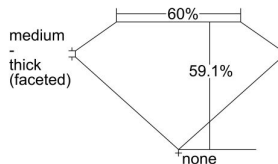

GIA®

FACSIMILE

GIA REPORT 1487626379

Verify this report at GIA.edu

GIA NATURAL DIAMOND DOSSIER®

February 22, 2024
GIA Report Number 1487626379
Shape and Cutting Style ..... Heart Brilliant
Measurements ..... 4.84 x 5.53 x 3.27 mm

GRADING RESULTS

Carat Weight ..... 0.52 carat
Color Grade ..... J
Clarity Grade VS2

ADDITIONAL GRADING INFORMATION

Polish ..... Excellent
Symmetry ..... Excellent
Fluorescence ..... None
Clarity Characteristics ..... Cloud, Feather
Inscription(s): GIA 1487626379

PROPORTIONS

Profile not to actual proportions

GRADING SCALES

GIA COLOR SCALE		GIA CLARITY SCALE			
COLORLESS	D	VERY VERY SLIGHTLY INCLUDED	FLAWLESS		
	E		INTERNALLY FLAWLESS		
	F	VERY SLIGHTLY INCLUDED	VVS₁		
	G		VVS₂		
	H		VS₁		
	NEAR COLORLESS	I	SLIGHTLY INCLUDED	VS₂	
		J		SI₁	
		FAINT	K	INCLUDED	SI₂
			L		I₁
			M		I₂
VERT LIGHT	N		INCLUDED	I₃	
	O				
	P				
	Q				
	LIGHT		R		
		S			
		T			
U					
V					
W					
X					
Y					
Z