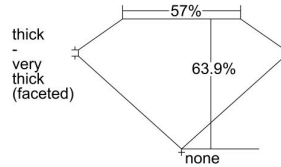

GIA®

FACSIMILE

GIA REPORT 1487713441

Verify this report at GIA.edu

GIA NATURAL DIAMOND DOSSIER®

March 01, 2024
GIA Report Number 1487713441
Shape and Cutting Style ..... Marquise Brilliant
Measurements ..... 7.57 x 4.18 x 2.67 mm

GRADING RESULTS

Carat Weight ..... 0.50 carat
Color Grade ..... F
Clarity Grade VS1

ADDITIONAL GRADING INFORMATION

Polish ..... Very Good
Symmetry ..... Very Good
Fluorescence ..... None
Clarity Characteristics..... Feather, Pinpoint, Needle, Cloud
Inscription(s): GIA 1487713441

PROPORTIONS

Profile not to actual proportions

GRADING SCALES

GIA COLOR SCALE		GIA CLARITY SCALE	
COLORLESS	D	VERY VERY SLIGHTLY INCLUDED	FLAWLESS
	E		INTERNALLY FLAWLESS
	F		VVS₁
	G		VVS₂
	H		VS₁
	I		VS₂
	J		SI₁
	K		SI₂
	L		I₁
	M		I₂
NEAR COLORLESS	N	SLIGHTLY INCLUDED	I₃
	O		
	P		
	Q		
FAINT	R		
	S		
	T		
	U		
VERT LIGHT	V		
	W		
	X		
	Y		
LIGHT	Z