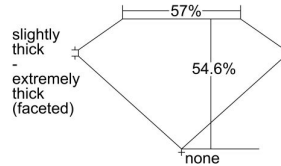

GIA®

FACSIMILE

GIA REPORT 1487750879

Verify this report at GIA.edu

GIA NATURAL DIAMOND DOSSIER®

March 08, 2024
GIA Report Number **1487750879**
Shape and Cutting Style ..... **Heart Brilliant**
Measurements ..... **5.50 x 6.21 x 3.39 mm**

GRADING RESULTS

Carat Weight ..... **0.67 carat**
Color Grade ..... **H**
Clarity Grade ..... **Internally Flawless**

ADDITIONAL GRADING INFORMATION

Polish ..... **Excellent**
Symmetry ..... **Excellent**
Fluorescence ..... **None**
Clarity Characteristics... **Surface Graining, Minor Details of Polish**
Inspection(s): **GIA 1487750879**

PROPORTIONS

Profile not to actual proportions

GRADING SCALES

GIA COLOR SCALE		GIA CLARITY SCALE	
NEAR COLORLESS	D	VERY VERY SLIGHTLY INCLUDED	FLAWLESS
	E		INTERNALLY FLAWLESS
	F		VVS₁
	G		VVS₂
	H		VS₁
	I		VS₂
	J		SI₁
	K		SI₂
	L		I₁
	M		I₂
FAINT	N	INCLUDED	I₃
	O		
	P		
	Q		
VERY LIGHT	R		
	S		
	T		
	U		
	V		
	W		
LIGHT	X		
	Y		
	Z