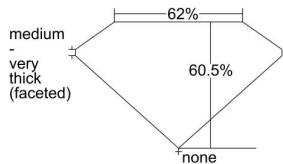

GIA®

FACSIMILE

GIA REPORT 1487777649

Verify this report at gia.edu

GIA NATURAL DIAMOND DOSSIER®

March 08, 2024
GIA Report Number 1487777649
Shape and Cutting Style ..... Heart Brilliant
Measurements ..... 4.02 x 4.63 x 2.80 mm

GRADING RESULTS

Carat Weight ..... 0.31 carat
Color Grade ..... D
Clarity Grade SI1

ADDITIONAL GRADING INFORMATION

Polish ..... Excellent
Symmetry ..... Very Good
Fluorescence ..... None
Clarity Characteristics..... Crystal, Cloud, Feather
Inscription(s): GIA 1487777649

PROPORTIONS

Profile not to actual proportions

GRADING SCALES

GIA COLOR SCALE		GIA CLARITY SCALE	
COLORLESS	D	VERY VERY SLIGHTLY SLIGHTLY INCLUDED	FLAWLESS
	E		INTERNALLY FLAWLESS
	F		VVS₁
	G		VVS₂
	H		VS₁
	I		VS₂
	J		SI₁
	K		SI₂
	L		I₁
	M		I₂
NEAR COLORLESS	N	SLIGHTLY INCLUDED	I₃
	O		
	P		
	Q		
FAINT	R		
	S		
	T		
	U		
VERY LIGHT	V		
	W		
	X		
	Y		
LIGHT	Z