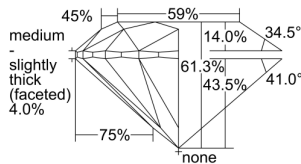

GIA®

FACSIMILE

GIA REPORT 1487893273

Verify this report at GIA.edu

GIA NATURAL DIAMOND DOSSIER®

March 22, 2024
GIA Report Number **1487893273**
Shape and Cutting Style ..... **Round Brilliant**
Measurements ..... **4.35 - 4.36 x 2.67 mm**

GRADING RESULTS

Carat Weight ..... **0.31 carat**
Color Grade ..... **E**
Clarity Grade **VVS2**
Cut Grade ..... **Excellent**

ADDITIONAL GRADING INFORMATION

Polish ..... **Excellent**
Symmetry ..... **Excellent**
Fluorescence ..... **None**
Clarity Characteristics..... **Cloud, Pinpoint, Internal Graining**
Inscription(s): **GIA 1487893273**

PROPORTIONS

Profile to actual proportions

GRADING SCALES

GIA COLOR SCALE	GIA CLARITY SCALE	GIA CUT SCALE	
D	FLAWLESS	EXCELLENT	
E	INTERNALLY FLAWLESS		
F		VVS₁	VERY GOOD
G	VVS₂		
H	VS₁	GOOD	
I	VS₂		
J	SI₁	FAIR	
K	SI₂		
L	I₁	POOR	
M	I₂		
N	I₃		
O			
P			
Q			
R			
S			
T			
U			
V			
W			
X			
Y			
Z