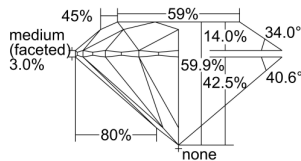

GIA®

FACSIMILE

GIA REPORT 1487929473

Verify this report at GIA.edu

GIA NATURAL DIAMOND DOSSIER®

March 27, 2024
GIA Report Number **1487929473**
Shape and Cutting Style ..... **Round Brilliant**
Measurements ..... **5.41 - 5.45 x 3.25 mm**

GRADING RESULTS

Carat Weight ..... **0.58 carat**
Color Grade ..... **E**
Clarity Grade ..... **Internally Flawless**
Cut Grade ..... **Excellent**

ADDITIONAL GRADING INFORMATION

Polish ..... **Excellent**
Symmetry ..... **Excellent**
Fluorescence ..... **Medium Blue**
Clarity Characteristics..... **Minor Details of Polish**
Inspection(s): **GIA 1487929473**

PROPORTIONS

Profile to actual proportions

GRADING SCALES

GIA COLOR SCALE	GIA CLARITY SCALE	GIA CUT SCALE	
D	FLAWLESS	EXCELLENT	
E	INTERNALLY FLAWLESS		
F		VVS₁	VERY GOOD
G	VVS₂		
H	VS₁	GOOD	
I	VS₂		
J	SI₁	FAIR	
K	SI₂		
L	I₁	POOR	
M	I₂		
N	I₃		
O			
P			
Q			
R			
S			
T			
U			
V			
W			
X			
Y			
Z