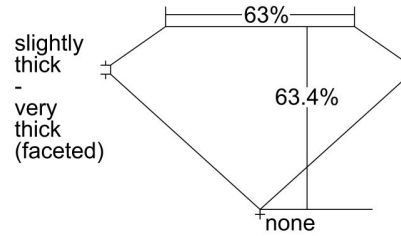

**GIA NATURAL DIAMOND GRADING REPORT**

November 08, 2023  
 GIA Report Number ..... 1488014772  
 Shape and Cutting Style ..... Pear Brilliant  
 Measurements ..... 10.63 x 6.88 x 4.37 mm

**GRADING RESULTS**

Carat Weight ..... 2.01 carat  
 Color Grade ..... D  
 Clarity Grade ..... VVS1

**ADDITIONAL GRADING INFORMATION**

Polish ..... Excellent  
 Symmetry ..... Very Good  
 Fluorescence ..... Faint  
 Inscription(s): GIA 1488014772

**PROPORTIONS**

Profile not to actual proportions

**CLARITY CHARACTERISTICS**

**KEY TO SYMBOLS\***

- Pinpoint
- ~ Feather
- ^ Natural

\* Red symbols denote internal characteristics (inclusions). Green or black symbols denote external characteristics (blemishes). Diagram is an approximate representation of the diamond, and symbols shown indicate type, position, and approximate size of clarity characteristics. All clarity characteristics may not be shown. Details of finish are not shown.