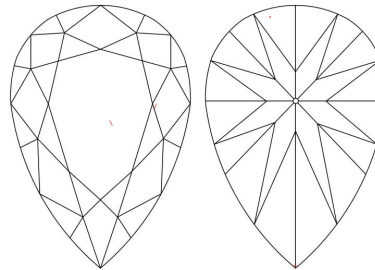

**GIA NATURAL DIAMOND GRADING REPORT**

November 08, 2023  
 GIA Report Number ..... 1488014772  
 Shape and Cutting Style ..... Pear Brilliant  
 Measurements ..... 10.63 x 6.88 x 4.37 mm

**GRADING RESULTS**

Carat Weight ..... 2.01 carat  
 Color Grade ..... D  
 Clarity Grade ..... VVS1

**ADDITIONAL GRADING INFORMATION**

Polish ..... Excellent  
 Symmetry ..... Very Good  
 Fluorescence ..... Faint  
 Inscription(s): GIA 1488014772

**PROPORTIONS**

Profile not to actual proportions

**CLARITY CHARACTERISTICS**

**KEY TO SYMBOLS\***

- Pinpoint
- ~ Feather
- ^ Natural

\* Red symbols denote internal characteristics (inclusions). Green or black symbols denote external characteristics (blemishes). Diagram is an approximate representation of the diamond, and symbols shown indicate type, position, and approximate size of clarity characteristics. All clarity characteristics may not be shown. Details of finish are not shown.