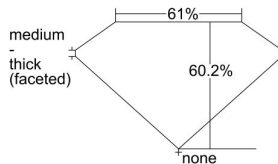

GIA®

FACSIMILE

GIA REPORT 1488186687

Verify this report at GIA.edu

GIA NATURAL DIAMOND DOSSIER®

December 18, 2023
GIA Report Number **1488186687**
Shape and Cutting Style ..... **Heart Brilliant**
Measurements ..... **4.92 x 5.47 x 3.30 mm**

GRADING RESULTS

Carat Weight ..... **0.51 carat**
Color Grade ..... **E**
Clarity Grade **VVS1**

ADDITIONAL GRADING INFORMATION

Polish ..... **Excellent**
Symmetry ..... **Excellent**
Fluorescence ..... **None**
Clarity Characteristics ..... **Pinpoint, Feather**
Inscription(s): **GIA 1488186687**

PROPORTIONS

Profile not to actual proportions

GRADING SCALES

GIA COLOR SCALE		GIA CLARITY SCALE			
COLORLESS	D	VERY VERY SLIGHTLY INCLUDED	FLAWLESS		
	E		INTERNALLY FLAWLESS		
	F	VERY SLIGHTLY INCLUDED	VVS₁		
	G		VVS₂		
	H		VS₁		
	NEAR COLORLESS	I	SLIGHTLY INCLUDED	VS₂	
		J		SI₁	
		FAINT	K	INCLUDED	SI₂
			L		I₁
			M		I₂
VERT LIGHT	N	LIGHT	I₃		
	O				
	P				
	Q				
	R