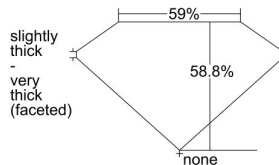

GIA®

FACSIMILE

GIA REPORT 1488186869

Verify this report at GIA.edu

GIA NATURAL DIAMOND DOSSIER®

December 18, 2023
GIA Report Number 1488186869
Shape and Cutting Style ..... Heart Brilliant
Measurements ..... 4.67 x 5.39 x 3.17 mm

GRADING RESULTS

Carat Weight ..... 0.46 carat
Color Grade ..... G
Clarity Grade VVS1

ADDITIONAL GRADING INFORMATION

Polish ..... Excellent
Symmetry ..... Excellent
Fluorescence ..... None
Clarity Characteristics..... Pinpoint, Surface Graining
Inspection(s): GIA 1488186869

PROPORTIONS

Profile not to actual proportions

GRADING SCALES

GIA COLOR SCALE		GIA CLARITY SCALE		
COLORLESS	D	VERY VERY SLIGHTLY INCLUDED	FLAWLESS	
	E		INTERNALLY FLAWLESS	
	F		VVS₁	
	G		VVS₂	
	NEAR COLORLESS	H	VERY SLIGHTLY INCLUDED	VS₁
		I		VS₂
		J	SLIGHTLY INCLUDED	I₁
		K		I₂
		L		I₃
		M		
FAINT	N	INCLUDED		
	O			
	P			
	Q			
	R			
	S			
	T			
	U			
LIGHT	V			
	W			
	X			
	Y			
Z