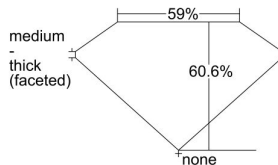

GIA®

FACSIMILE

GIA REPORT 1488236231

Verify this report at GIA.edu

GIA NATURAL DIAMOND DOSSIER®

December 27, 2023
GIA Report Number 1488236231
Shape and Cutting Style ..... Heart Brilliant
Measurements ..... 5.39 x 6.42 x 3.89 mm

GRADING RESULTS

Carat Weight ..... 0.75 carat
Color Grade L
Clarity Grade VVS2

ADDITIONAL GRADING INFORMATION

Polish ..... Excellent
Symmetry ..... Very Good
Fluorescence ..... None
Clarity Characteristics ..... Pinpoint
Inscription(s): GIA 1488236231

PROPORTIONS

Profile not to actual proportions

GRADING SCALES

GIA COLOR SCALE		GIA CLARITY SCALE				
COLORLESS	D	VERY VERY SLIGHTLY INCLUDED	FLAWLESS			
	E		INTERNALLY FLAWLESS			
	F		VVS₁			
	NEAR COLORLESS	G	VERY SLIGHTLY INCLUDED	VVS₂		
		H		VS₁		
		FAINT	I	SLIGHTLY INCLUDED	VS₂	
			J		SI₁	
			LIGHT	K	INCLUDED	SI₂
	L	I₁				
	M	I₂				
N	NOT GRADED	I₃				
O						
P						
Q						
R						
S						
T						
U						
V						
W						
X						
Y						
Z