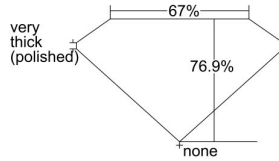

GIA®

FACSIMILE

GIA REPORT 1488256576

Verify this report at GIA.edu

GIA NATURAL DIAMOND DOSSIER®

January 02, 2024
GIA Report Number 1488256576
Shape and Cutting Style ..... Square Modified Brilliant
Measurements ..... 5.16 x 5.04 x 3.88 mm

GRADING RESULTS

Carat Weight ..... 0.91 carat
Color Grade ..... K
Clarity Grade VVS1

ADDITIONAL GRADING INFORMATION

Polish ..... Excellent
Symmetry ..... Excellent
Fluorescence ..... None
Clarity Characteristics ..... Pinpoint, Feather
Inspection(s): GIA 1488256576

PROPORTIONS

Profile not to actual proportions

GRADING SCALES

GIA COLOR SCALE		GIA CLARITY SCALE			
COLORLESS	D	VERY VERY SLIGHTLY INCLUDED	FLAWLESS		
	E		INTERNALLY FLAWLESS		
	F	VERY SLIGHTLY INCLUDED	VVS₁		
	G		VVS₂		
	H		VS₁		
	NEAR COLORLESS	I	SLIGHTLY INCLUDED	VS₂	
		J		SI₁	
		FAINT	K	INCLUDED	SI₂
			L		I₁
			M		I₂
VERT LIGHT			N	INCLUDED	I₃
	O				
	P				
	Q				
LIGHT	R				
	S				
	T				
	U				
	V				
	Z