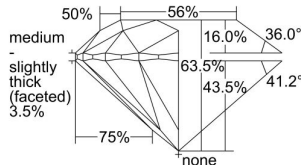

GIA®

FACSIMILE

GIA REPORT 1488278662

Verify this report at GIA.edu

GIA NATURAL DIAMOND DOSSIER®

January 04, 2024
GIA Report Number **1488278662**
Shape and Cutting Style ..... **Round Brilliant**
Measurements ..... **5.86 - 5.90 x 3.74 mm**

GRADING RESULTS

Carat Weight ..... **0.80 carat**
Color Grade ..... **F**
Clarity Grade **VVS2**
Cut Grade ..... **Excellent**

ADDITIONAL GRADING INFORMATION

Polish ..... **Excellent**
Symmetry ..... **Excellent**
Fluorescence ..... **None**
Clarity Characteristics..... **Cloud, Indented Natural**
Inscription(s): **GIA 1488278662**

PROPORTIONS

Profile to actual proportions

GRADING SCALES

GIA COLOR SCALE	GIA CLARITY SCALE	GIA CUT SCALE	
D	FLAWLESS	EXCELLENT	
E	INTERNALLY FLAWLESS		
F		VVS₁	VERY GOOD
G	VVS₂		
H	VS₁	GOOD	
I	VS₂		
J	SI₁	FAIR	
K	SI₂		
L	I₁	POOR	
M	I₂		
N	I₃		
O			
P			
Q			
R			
S			
T			
U			
V			
W			
X			
Y			
Z