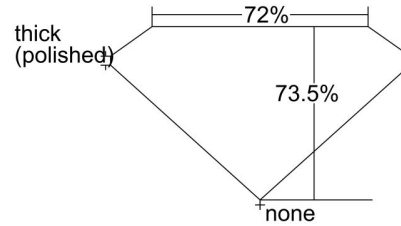

GIA NATURAL DIAMOND GRADING REPORT

January 29, 2024
 GIA Report Number 1488423344
 Shape and Cutting Style **Square Modified Brilliant**
 Measurements 5.34 x 5.33 x 3.92 mm

GRADING RESULTS

Carat Weight 1.00 carat
 Color Grade **K**
 Clarity Grade **VVS1**

ADDITIONAL GRADING INFORMATION

Polish **Excellent**
 Symmetry **Very Good**
 Fluorescence **None**
 Inscription(s): GIA 1488423344

PROPORTIONS

Profile not to actual proportions

CLARITY CHARACTERISTICS

KEY TO SYMBOLS*
 Feather

* Red symbols denote internal characteristics (inclusions). Green or black symbols denote external characteristics (blemishes). Diagram is an approximate representation of the diamond, and symbols shown indicate type, position, and approximate size of clarity characteristics. All clarity characteristics may not be shown. Details of finish are not shown.