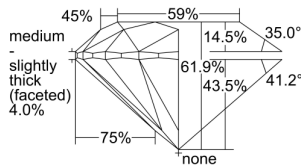

GIA®

FACSIMILE

GIA REPORT 1488439086

Verify this report at GIA.edu

GIA NATURAL DIAMOND DOSSIER®

January 29, 2024
GIA Report Number **1488439086**
Shape and Cutting Style ..... **Round Brilliant**
Measurements ..... **4.31 - 4.34 x 2.68 mm**

GRADING RESULTS

Carat Weight ..... **0.31 carat**
Color Grade ..... **D**
Clarity Grade **VS1**
Cut Grade ..... **Excellent**

ADDITIONAL GRADING INFORMATION

Polish ..... **Excellent**
Symmetry ..... **Excellent**
Fluorescence ..... **None**
Clarity Characteristics ..... **Cloud, Pinpoint**
Inscription(s): **GIA 1488439086**

PROPORTIONS

Profile to actual proportions

GRADING SCALES

GIA COLOR SCALE	GIA CLARITY SCALE	GIA CUT SCALE	
D	FLAWLESS	EXCELLENT	
E	INTERNALLY FLAWLESS		
F		VVS₁	VERY GOOD
G	VVS₂		
H	VS₁	GOOD	
I	VS₂		
J	SI₁	FAIR	
K	SI₂		
L	I₁	POOR	
M	I₂		
N	I₃		
O			
P			
Q			
R			
S			
T			
U			
V			
W			
X			
Y			
Z