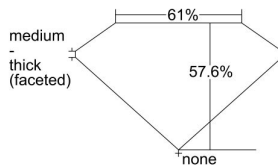

GIA®

FACSIMILE

GIA REPORT 1488539394

Verify this report at GIA.edu

GIA NATURAL DIAMOND DOSSIER®

February 09, 2024
GIA Report Number 1488539394
Shape and Cutting Style ..... Heart Brilliant
Measurements ..... 5.20 x 5.78 x 3.33 mm

GRADING RESULTS

Carat Weight ..... 0.59 carat
Color Grade ..... J
Clarity Grade VS2

ADDITIONAL GRADING INFORMATION

Polish ..... Excellent
Symmetry ..... Excellent
Fluorescence ..... None
Clarity Characteristics ..... Crystal, Feather
Inscription(s): GIA 1488539394

PROPORTIONS

Profile not to actual proportions

GRADING SCALES

GIA COLOR SCALE		GIA CLARITY SCALE	
COLORLESS	D	VERY VERY SLIGHTLY INCLUDED	FLAWLESS
	E		INTERNALLY FLAWLESS
	F		VVS₁
	G		VVS₂
	H		VS₁
	I		VS₂
	J		SI₁
	K		SI₂
	L		I₁
	M		I₂
NEAR COLORLESS	N	SLIGHTLY INCLUDED	I₃
	O		
	P		
	Q		
FAINT	R		
	S		
	T		
	U		
VERT LIGHT	V		
	W		
	X		
	Y		
LIGHT	Z