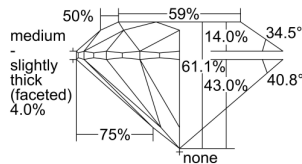

GIA®

FACSIMILE

GIA REPORT

1488554546

Verify this report at GIA.edu

GIA NATURAL DIAMOND DOSSIER®

February 14, 2024
GIA Report Number 1488554546
Shape and Cutting Style ..... Round Brilliant
Measurements ..... 4.90 - 4.92 x 3.00 mm

GRADING RESULTS

Carat Weight ..... 0.45 carat
Color Grade I
Clarity Grade VVS1
Cut Grade ..... Excellent

ADDITIONAL GRADING INFORMATION

Polish ..... Excellent
Symmetry ..... Excellent
Fluorescence ..... Faint
Clarity Characteristics ..... Internal Graining
Inscription(s): GIA 1488554546

PROPORTIONS

GRADING SCALES

GIA COLOR SCALE

COLORLESS	D
	E
	F
	G
	H
	I
	J
NEAR COLORLESS	K
	L
Faint	M
	N
	O
	P
	R
	S
	T
	U
	V
	W
	X
	Y
Light	Z

GIA CLARITY SCALE

FLAWLESS	VERY VERY SLIGHTLY INCLUDED	VVS₁	
			VVS₂
INTERNALLY FLAWLESS	VERY SLIGHTLY INCLUDED	VS₁	
		VS₂	
SLIGHTLY INCLUDED	INCLUDED	SI₁	
		SI₂	
I₁	I₂	I₃	

GIA CUT SCALE

EXCELLENT
VERY GOOD
GOOD
FAIR
POOR