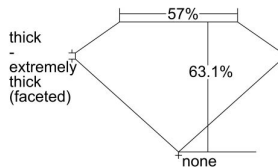

GIA®

FACSIMILE

GIA REPORT 1488638877

Verify this report at GIA.edu

GIA NATURAL DIAMOND DOSSIER®

February 23, 2024
GIA Report Number 1488638877
Shape and Cutting Style ..... Oval Brilliant
Measurements ..... 7.16 x 4.87 x 3.07 mm

GRADING RESULTS

Carat Weight ..... 0.70 carat
Color Grade ..... E
Clarity Grade VS1

ADDITIONAL GRADING INFORMATION

Polish ..... Excellent
Symmetry ..... Very Good
Fluorescence ..... Medium Blue
Clarity Characteristics ..... Crystal, Feather, Pinpoint
Inscription(s): GIA 1488638877

PROPORTIONS

Profile not to actual proportions

GRADING SCALES

GIA COLOR SCALE		GIA CLARITY SCALE			
COLORLESS	D	VERY VERY SLIGHTLY INCLUDED	FLAWLESS		
	E		INTERNALLY FLAWLESS		
	F	VERY SLIGHTLY INCLUDED	VVS₁		
	G		VVS₂		
	H		VS₁		
	NEAR COLORLESS	I	SLIGHTLY INCLUDED	VS₂	
		J		SI₁	
		FAINT	K	INCLUDED	SI₂
			L		I₁
			M		I₂
VERT LIGHT	N	LIGHT	I₃		
	O				
	P				
	Q				
	R