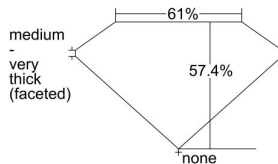

GIA®

FACSIMILE

GIA REPORT 1488667136

Verify this report at GIA.edu

GIA NATURAL DIAMOND DOSSIER®

February 27, 2024
GIA Report Number 1488667136
Shape and Cutting Style ..... Heart Brilliant
Measurements ..... 4.53 x 5.14 x 2.95 mm

GRADING RESULTS

Carat Weight ..... 0.40 carat
Color Grade ..... E
Clarity Grade SI1

ADDITIONAL GRADING INFORMATION

Polish ..... Excellent
Symmetry ..... Very Good
Fluorescence ..... None
Clarity Characteristics ..... Cloud, Feather
Inscription(s): GIA 1488667136

PROPORTIONS

Profile not to actual proportions

GRADING SCALES

GIA COLOR SCALE		GIA CLARITY SCALE			
COLORLESS	D	VERY VERY SLIGHTLY INCLUDED	FLAWLESS		
	E		INTERNALLY FLAWLESS		
	F		VVS₁		
	NEAR COLORLESS	G	VERY SLIGHTLY INCLUDED	VVS₂	
		H		VS₁	
		FANT	I	SLIGHTLY INCLUDED	VS₂
			J		SI₁
	LIGHT	K	INCLUDED	SI₂	
		L		I₁	
		M	INCLUDED	I₂	
N		I₃			
O					
P					
Q					
R					
S					
T					
U					
V					
W					
X					
Y					
Z