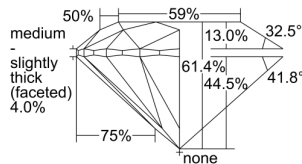

GIA®

FACSIMILE

GIA REPORT

1488684258

Verify this report at GIA.edu

GIA NATURAL DIAMOND DOSSIER®

February 28, 2024

GIA Report Number 1488684258

Shape and Cutting Style ..... Round Brilliant

Measurements ..... 4.97 - 5.01 x 3.06 mm

GRADING RESULTS

Carat Weight ..... 0.46 carat

Color Grade ..... D

Clarity Grade S11

Cut Grade ..... Excellent

ADDITIONAL GRADING INFORMATION

Polish ..... Excellent

Symmetry ..... Excellent

Fluorescence ..... None

Clarity Characteristics ..... Crystal

Inscription(s): GIA 1488684258

PROPORTIONS

Profile to actual proportions

GRADING SCALES

GIA COLOR SCALE

COLORESS	D
	E
	F
	G
	H
	I
	J
NEAR COLORESS	K
	L
Faint	M
	N
	O
	P
	R
	S
	T
	U
	V
	W
	X
	Y
Light	Z

GIA CLARITY SCALE

FLAWLESS	VERY VERY SLIGHTLY INCLUDED	VVS₁	VVS₂	VS₁	VS₂	S1₁	S1₂	I₁	I₂	I₃	
											INTERNAL FLAWLESS

GIA CUT SCALE

EXCELLENT
VERY GOOD
GOOD
FAIR
POOR